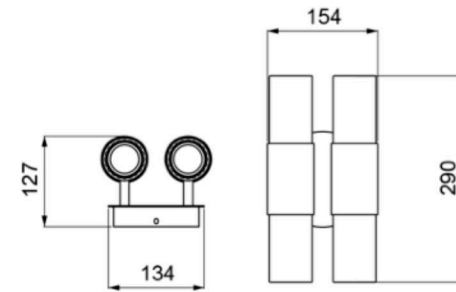

SBARLUSC DOPPIA MINI
parete • wall light

Codice • Code: SB.SM02

Materiale • Material: **Ottone, vetro** • Brass, glass

Attacco • Lamp cap: LED

Grado di protezione • Protection class: IP20

Temperatura colore • Color temperature: 3000 K

Flusso luminoso • Flow: 1800 lm

Tensione • Tension: 110-240 V

Potenza • Power: 6 W x 2, 350 mA x 2

Driver: integrato on/off • integrated on/off

Dimmer • Dimmable: DALI push, non incluso, remoto

Dimensioni • Dimensions: 290 x 154 x 127 mm